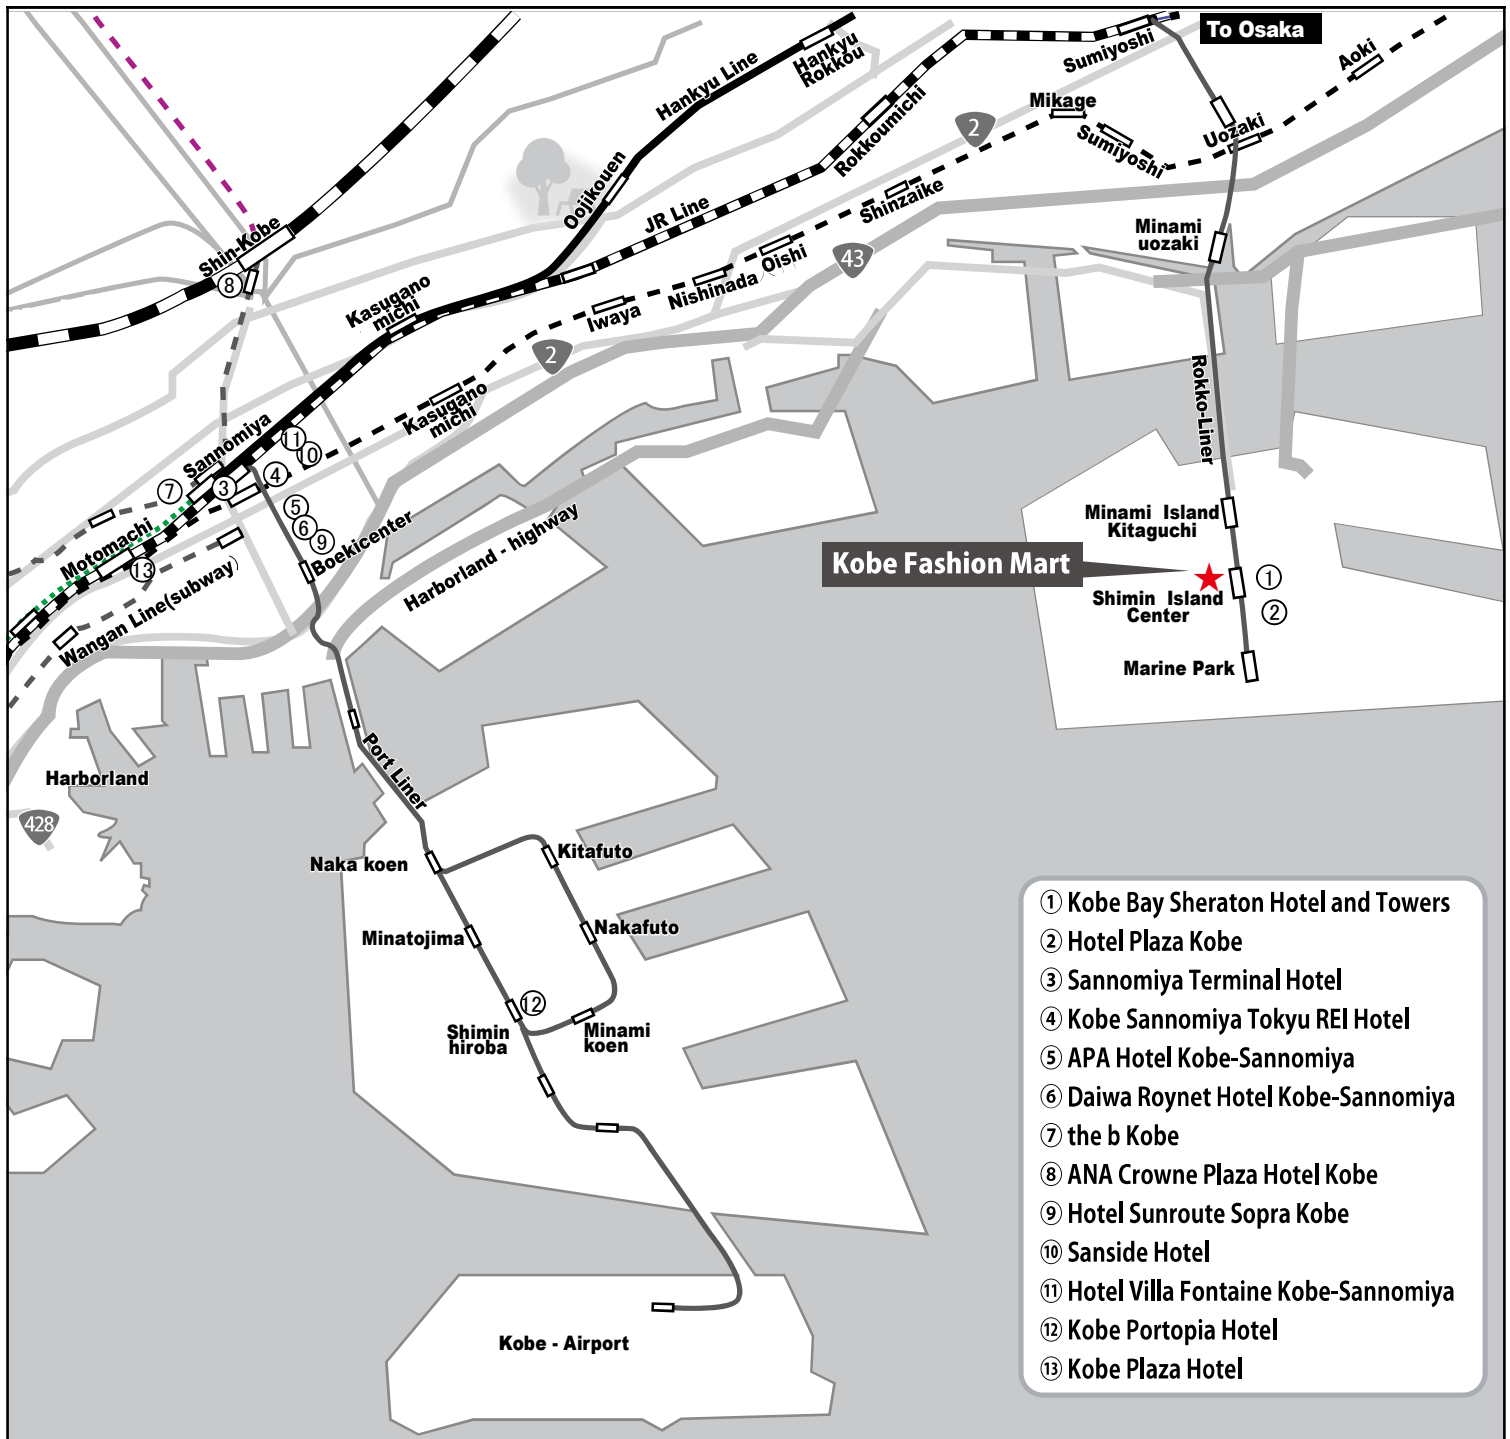

● HOTEL MAP ●

- ① Kobe Bay Sheraton Hotel and Towers
- ② Hotel Plaza Kobe
- ③ Sannomiya Terminal Hotel
- ④ Kobe Sannomiya Tokyu REI Hotel
- ⑤ APA Hotel Kobe-Sannomiya
- ⑥ Daiwa Roynet Hotel Kobe-Sannomiya
- ⑦ the b Kobe
- ⑧ ANA Crowne Plaza Hotel Kobe
- ⑨ Hotel Sunroute Sopra Kobe
- ⑩ Sanside Hotel
- ⑪ Hotel Villa Fontaine Kobe-Sannomiya
- ⑫ Kobe Portopia Hotel
- ⑬ Kobe Plaza Hotel